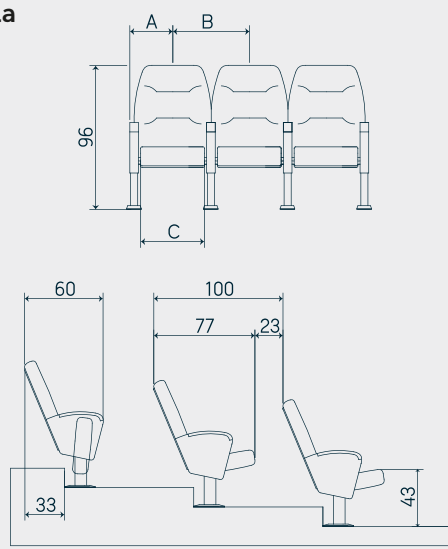

KONFERANS GRUBU ÖLÇÜLERİ
CONFERENCE CHAIR DIMENSIONS

Sedia