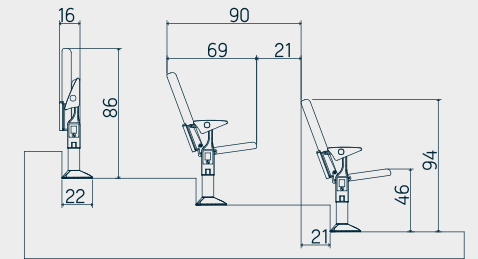

Diamond Uzun arkalklı /With tall backrest