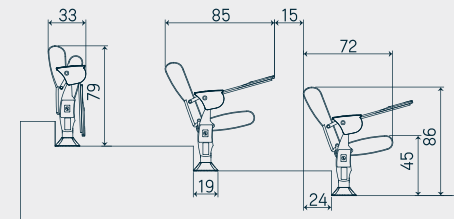

Ruby Yazı sehpalı /With writing desk