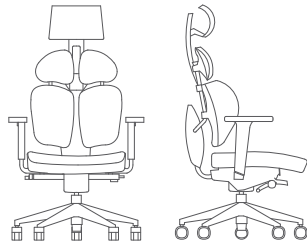

Yükseklik 142-115
Height
Genişlik 79-70
Width
Derinlik 89-45
Depth

Oturma Yüksekliği 56-43
Seat Height
Oturma Genişliği 50
Seat Width
Oturma Derinliği 47-31
Seat Depth

BANZAI (4+2)