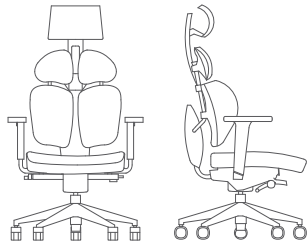

SADECE SİZİN DEĞİL, DOĞANIN DA DOSTU BİR OFİS KOLTUĞU.

Banzai üretiminde çevre kirliliği yaratan petrol esaslı sünger, poliüretan ve kumaş malzemelerinin minimum kullanımı esas alınmıştır. Kendi hacim ve klasmanındaki yerli-yabancı ofis koltuklarına göre %80 daha az sünger, %40 daha az poliüretan ve %35 daha az kumaş kullanılmıştır.

*AN OFFICE CHAIR NOT ONLY A FRIEND OF
YOURS BUT ALSO THE ENVIRONMENT*

Minimum use of oil based sponge, polyurethane and fabric materials that result in environmental contamination is intended for the production of Banzai. 80% less sponge, 40% less polyurethane and 35% less fabric are used compared to domestic-foreign office chairs in its size and category.

BANZAI

BANZAI (4+1)