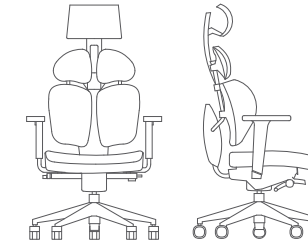

BANZAI II

BANZAI 2 (4+1)

Yükseklik 142-115
Height
Genişlik 79-70
Width
Derinlik 89-45
Depth

Oturma Yüksekliği 56-43
Seat Height
Oturma Genişliği 50
Seat Width
Oturma Derinliği 47-31
Seat Depth